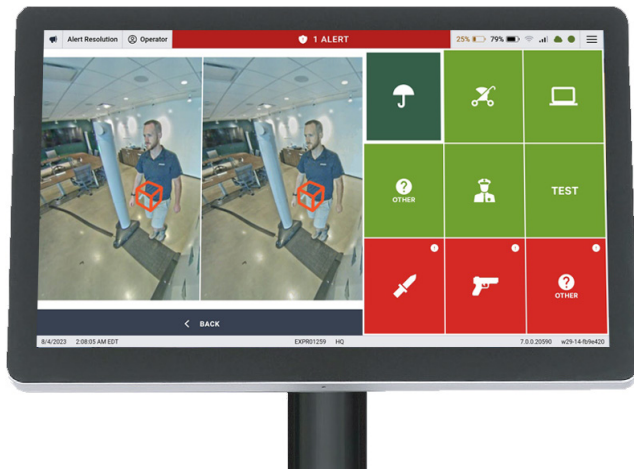

## Only Evolv Express

**Fast and Efficient:** Screen up to 4,000 people per hour, up to 10X faster than metal detectors.

**Easy to Operate:** See where the threat is located, reducing search time and fatigue.

**Flexible and Portable:** Easy to setup indoors and outdoors; outdoor systems ruggedized for portability.

**Integration:** Communicate alerts to other security technologies across a venue.

**Analytics:** Support post-event analysis and a proactive security posture with the Web-based and Mobile-enabled app.

### Advance a proactive security posture.

With Evolv Insights®, the accompanying web-based and mobile-enabled analytics application, Evolv Express can account for its own performance, supporting post-event analysis and future operational planning. View visitor arrival curves and alarm rates by entrance, time, and date to understand where and when the flow of people—and threat objects—peak. Staff entrances accordingly for a proactive approach to security and operations.

### Integrate with security technologies across your venue.

Evolv's Open API and easy-to-configure integrations with security technologies like VMS (video management systems) and Mass Notification Systems are built into Evolv Express, allowing critical notifications and alert images to be communicated to the extended security ecosystem throughout your venue. Teams at the SOC (Security Operations Center) and other locations can swiftly receive unverified and verified threats, requests for assistance, and location information from Express, initiating security protocols and procedures when a weapon is identified at the system to better protect your guests and employees.