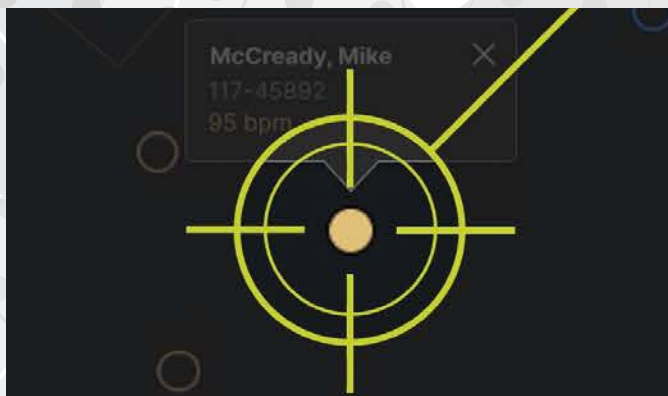

# REAL-TIME INMATE LOCATION AND VITAL MONITORING

---

# THE BEST WAY TO STAY CONNECTED TO YOUR FACILITY AND INMATES

The OMNI Real Time location System (OMNI RTL) is a cutting-edge hardware and software solution designed specifically to track and report the locations, vitals, interactions, and biometrics of all inmates anywhere in your correctional facility, in real time. It's comprised of 4 main components that work together to enhance the safety, security, and accountability in your facility. The OMNI Software Platform is easily deployed in any correctional environment on any computer or tablet you already own. The inmate bracelets are compact, tamper-proof, and waterproof with industry leading accuracy to continuously report vitals and precise locations. Staff cards and asset tags are available and equipped with their own unique emergency response buttons that alerts you of their exact location when pressed. The OMNI System utilizes Bluetooth base stations installed throughout your facility that send immediate alerts in the case of a malfunction or failure.