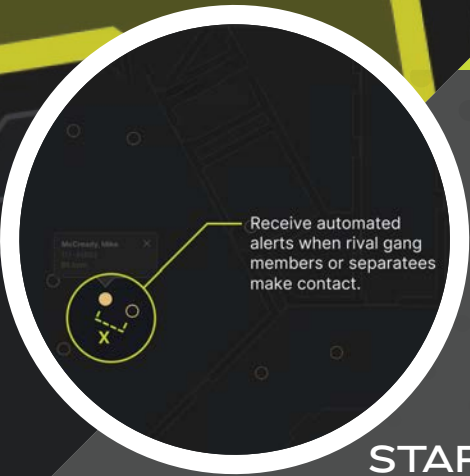

# THE BEST WAY TO STAY CONNECTED TO YOUR FACILITY AND INMATES

The OMNI Real Time location System (OMNI RTL) is a cutting-edge hardware and software solution designed specifically to track and report the locations, vitals, interactions, and biometrics of all inmates anywhere in your correctional facility, in real time. It's comprised of 4 main components that work together to enhance the safety, security, and accountability in your facility. The OMNI Software Platform is easily deployed in any correctional environment on any computer or tablet you already own. The inmate bracelets are compact, tamper-proof, and waterproof with industry leading accuracy to continuously report vitals and precise locations. Staff cards and asset tags are available and equipped with their own unique emergency response buttons that alerts you of their exact location when pressed. The OMNI System utilizes Bluetooth base stations installed throughout your facility that send immediate alerts in the case of a malfunction or failure.

## CRITICAL INFORMATION IN ONE PLACE

Changes are updated automatically

- Inmate details, housing, employment, allowed equipment
- Accurate biometrics and vitals
- High level location status
- Current daily schedules
- Complete, readily accessible data and information on every inmate

McCready,  
117-45892  
95 bpm

Instantly find and track any inmate, anywhere, in your correctional facility.

## SAFE AND SECURE ON ANY DEVICE

No complicated, proprietary, or additional computer equipment needed. The software deploys on any computer or tablet you already own

Receive automated alerts when rival gang members or separaties make contact.