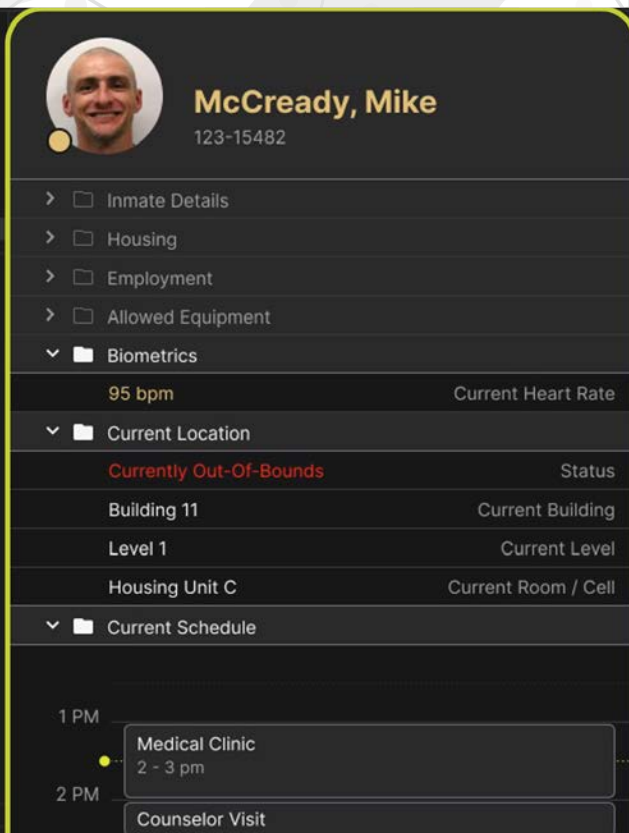

# REAL-TIME INMATE LOCATION AND VITAL MONITORING

---

# THE BEST WAY TO STAY CONNECTED TO YOUR FACILITY AND INMATES

The OMNI Real Time location System (OMNI RTL) is a cutting-edge hardware and software solution designed specifically to track and report the locations, vitals, interactions, and biometrics of all inmates anywhere in your correctional facility, in real time. It's comprised of 4 main components that work together to enhance the safety, security, and accountability in your facility. The OMNI Software Platform is easily deployed in any correctional environment on any computer or tablet you already own. The inmate bracelets are compact, tamper-proof, and waterproof with industry leading accuracy to continuously report vitals and precise locations. Staff cards and asset tags are available and equipped with their own unique emergency response buttons that alerts you of their exact location when pressed. The OMNI System utilizes Bluetooth base stations installed throughout your facility that send immediate alerts in the case of a malfunction or failure.

Rugged, accurate, and tamper proof bracelets

Built-in alarm button for staff emergencies

Automated alerts and location based reporting

## CRITICAL INFORMATION IN ONE PLACE

Changes are updated automatically

- Inmate details, housing, employment, allowed equipment
- Accurate biometrics and vitals
- High level location status
- Current daily schedules
- Complete, readily accessible data and information on every inmate